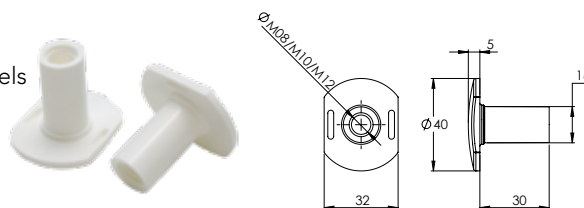

Screws

- Head 32mm x Depth 30mm
- For fastening doorframes and insulated wall panels
- Standard white colours (STDW):

CI902	CW903
-------	-------

- Other colours: contact us

Model	INJ.32	INJ.23	INJ.36
Part Code	4010.300xx.M08	4010.300xx.M10	4010.300xx.M12
Thread	M08	M10	M12
Packing - MOQ - OI	1000 pcs	1000 pcs	1000 pcs - TBC - 1000pcs
Availability	standard	standard	on request (*)

Overinjected steel screw

- Head 32mm x Depth 22mm
- **Recommended for ceiling suspensions, sliding systems and outdoor fixations**
- Standard white colours (STDW):

CI902	CW903
-------	-------

Model	INJ.235
Part Code	4010.302xx.M10
Thread - Steel insert	M10
Packing - MOQ - OI	1000 pcs/ box (= 2 x 500 pcs)
Availability	standard

Washers

- Outside diameter 60mm x 5,50
- Standard white colours (STDW):

CI902	CW903
-------	-------

Model	INJ.24
Part Code	4010.350xx.018
Packing - MOQ - OI	1000 pcs
Availability	standard

IMPORTANT

- Above screws feature thermal break also when used with steel threaded rods (alternative to nylon)
- Rods are not in our product range.