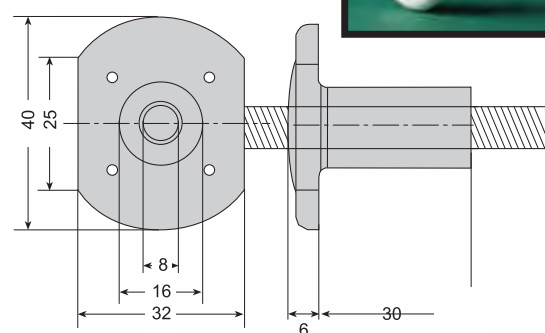

M-10
Cod. FI05600
Ref. BL-316-10

M-12
Cod. FI01061
Ref. BL-316-12

Bulón M-10 (con inserto metálico, en POM)
Screw with metallic insert in POM