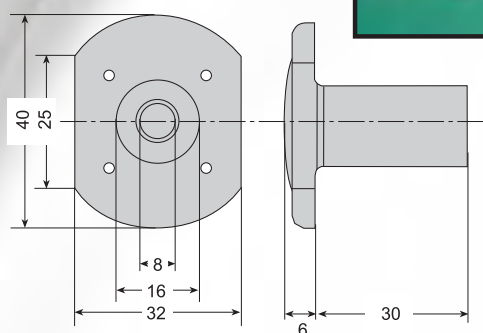

Bulones y arandelas

Screws and washers

Bulón fabricado en POM para fijación de paneles con marco de puerta
Resistencia a la tracción: 300 Kgs.
Rosca: M-10
Color: RAL 9002

POM screws for fastening door frames and insulated panels
Maximum resistance: 300 Kgs.
Diameter: M-10
Colour: RAL 9002

M-10
Cod. FI02876
Ref. BL-312-10

M-12
Cod. FI01060
Ref. BL-312-12

Vista conjunto
Set view

Arandela para bulón fabricada en POM
Color: RAL 9002

Washer for screw in POM
Colour: RAL 9002