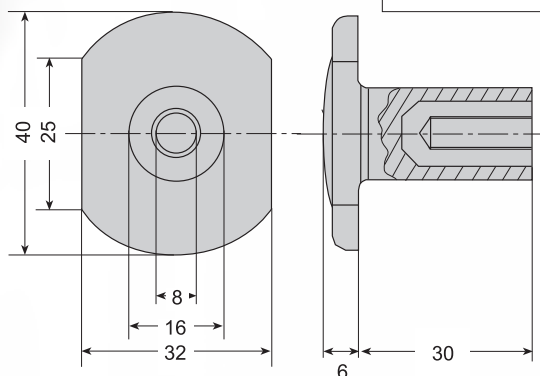

Washers

- Outside diameter 60mm x 5,50
- Standard white colours (STDW):

CI902	CW903
-------	-------

Model	INJ.24
Part Code	4010.350xx.018
Packing - MOQ - OI	1000 pcs
Availability	standard

IMPORTANT

- Above screws feature thermal break also when used with steel threaded rods (alternative to nylon)
- Rods are not in our product range.

POM screws for fastening door frames and insulated panels
Maximum resistance: 300 Kgs.
Diameter: M-10
Colour: RAL 9002

M-10
Cod. FI02876
Ref. BL-312-10

M-12
Cod. FI01060
Ref. BL-312-12

Vista conjunto
Set view

Arandela para bulón fabricada en POM
Color: RAL 9002

Washer for screw in POM
Colour: RAL 9002

Bulón pasante / Pitch screws
Varilla roscada / Threaded rod

M-10
Cod. FI05600
Ref. BL-316-10

M-12
Cod. FI01061
Ref. BL-316-12

Bulón M-10 (con inserto metálico, en POM)
Screw with metallic insert in POM

M-10
Cod. FI09888
Ref. BLI-350-10

M-12
Cod. FI01063
Ref. BL-350-12

Arandela
Washer

Cod. FI02877
Ref. A-314

Bulón SCH-8

Bulón embellecedor en PVC con inserto metálico M-12
Color RAL 9010
Ref.: SCH-8
Cod.: FI06003