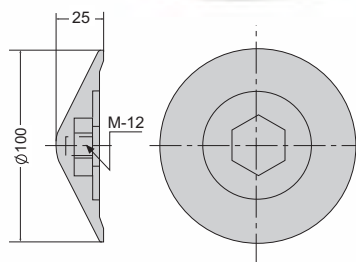

Washers

- Outside diameter 60mm x 5,50
- Standard white colours (STDW):

CI902	CW903
-------	-------

Model	INJ.24
Part Code	4010.350xx.018
Packing - MOQ - OI	1000 pcs
Availability	standard

IMPORTANT

- Above screws feature thermal break also when used with steel threaded rods (alternative to nylon)
- Rods are not in our product range.

Bulón M-10 (con inserto metálico, en POM)
Screw with metallic insert in POM

M-10
Cod. FI09888
Ref. BLI-350-10

M-12
Cod. FI01063
Ref. BL-350-12

Arandela
Washer

Cod. FI02877
Ref. A-314

Bulón SCH-8

Bulón embellecedor en PVC con inserto metálico M-12
Color RAL 9010
Ref.: SCH-8
Cod.: FI06003