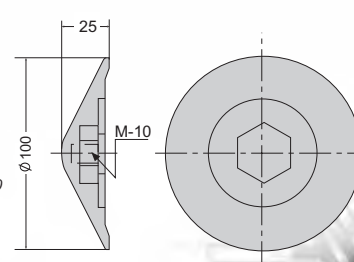

PVC screw cover with metallic insert M-10
Color RAL 9010
Ref.: SCH-9
Cod.: FI03790