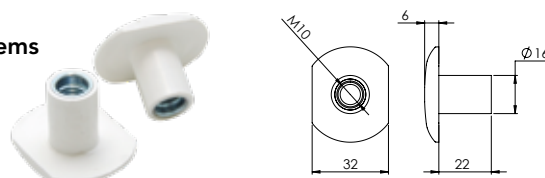

Screws

- Head 32mm x Depth 30mm
- For fastening doorframes and insulated wall panels
- Standard white colours (STDW):

CI902	CW903
-------	-------

- Other colours: contact us

Model	INJ.32	INJ.23	INJ.36
Part Code	4010.300xx.M08	4010.300xx.M10	4010.300xx.M12
Thread	M08	M10	M12
Packing - MOQ - OI	1000 pcs	1000 pcs	1000 pcs - TBC - 1000pcs
Availability	standard	standard	on request (*)

Overinjected steel screw

- Head 32mm x Depth 22mm
- **Recommended for ceiling suspensions, sliding systems and outdoor fixations**
- Standard white colours (STDW):

CI902	CW903
-------	-------

Model	INJ.235
Part Code	4010.302xx.M10
Thread - Steel insert	M10
Packing - MOQ - OI	1000 pcs/ box (= 2 x 500 pcs)
Availability	standard

Washers

- Outside diameter 60mm x 5,50
- Standard white colours (STDW):

CI902	CW903
-------	-------

Model	INJ.24
Part Code	4010.350xx.018
Packing - MOQ - OI	1000 pcs
Availability	standard

IMPORTANT

- Above screws feature thermal break also when used with steel threaded rods (alternative to nylon)
- Rods are not in our product range.