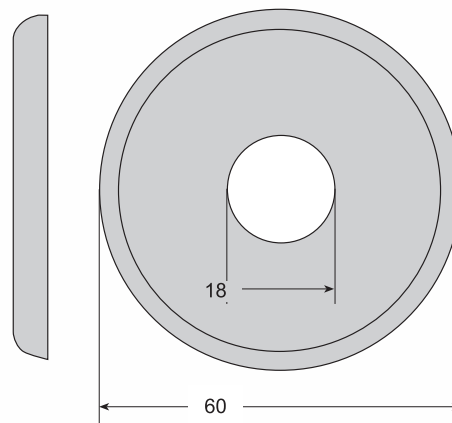

Cod. FI02877
Ref. A-314